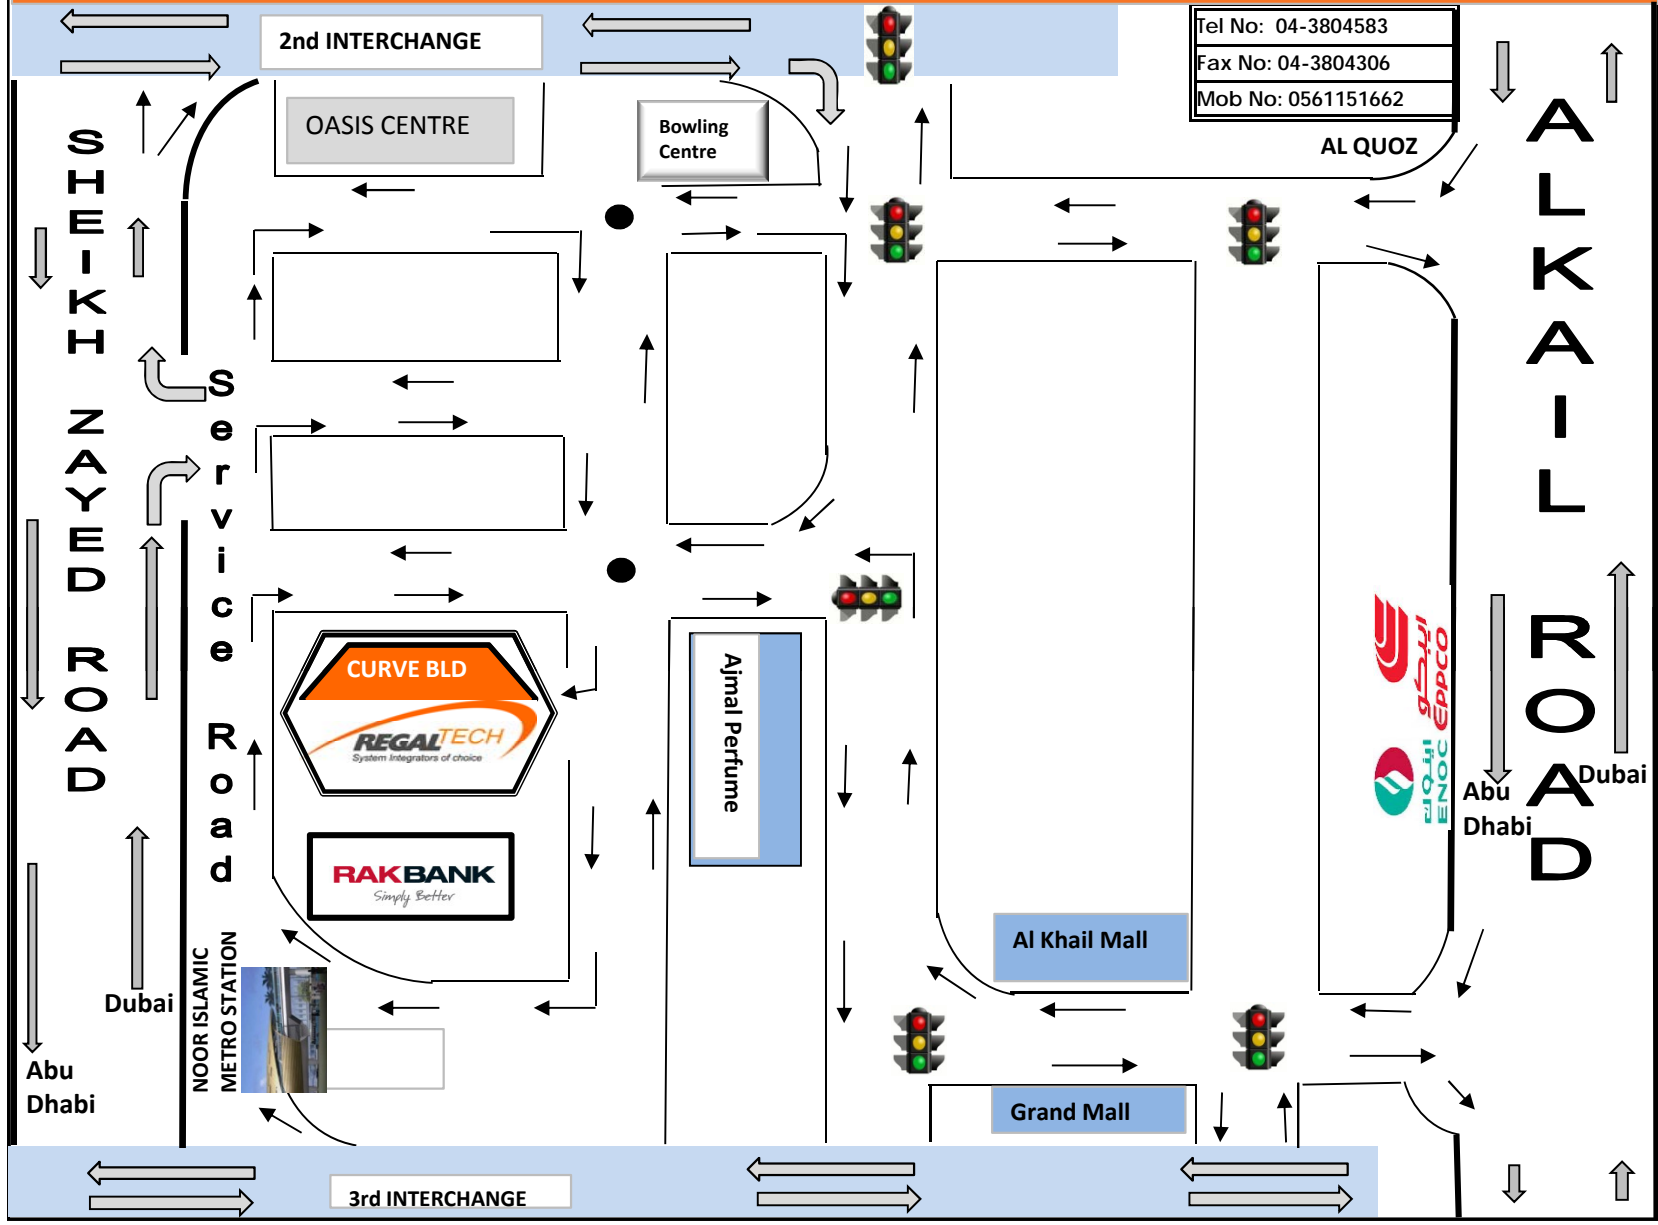

REGAL TECHNOLOGIES CO LLC- LOCATION MAP
Curve Bld, Office No F45 & G18, Email: info@regaltech.ae

Tel No: 04-3804583
Fax No: 04-3804306
Mob No: 0561151662

سهيـكـيـذـيـد
رود

الـخيـل
رود

2nd INTERCHANGE

OASIS CENTRE

Bowling Centre

AL QUOZ

CURVE BLD
REGALTECH
System Integrators of choice

RAKBANK
Simply Better

Ajmal Perfume

Al Khail Mall

Grand Mall

NOOR ISLAMIC
METRO STATION

Dubai

Abu Dhabi

Abu Dhabi

Dubai

3rd INTERCHANGE